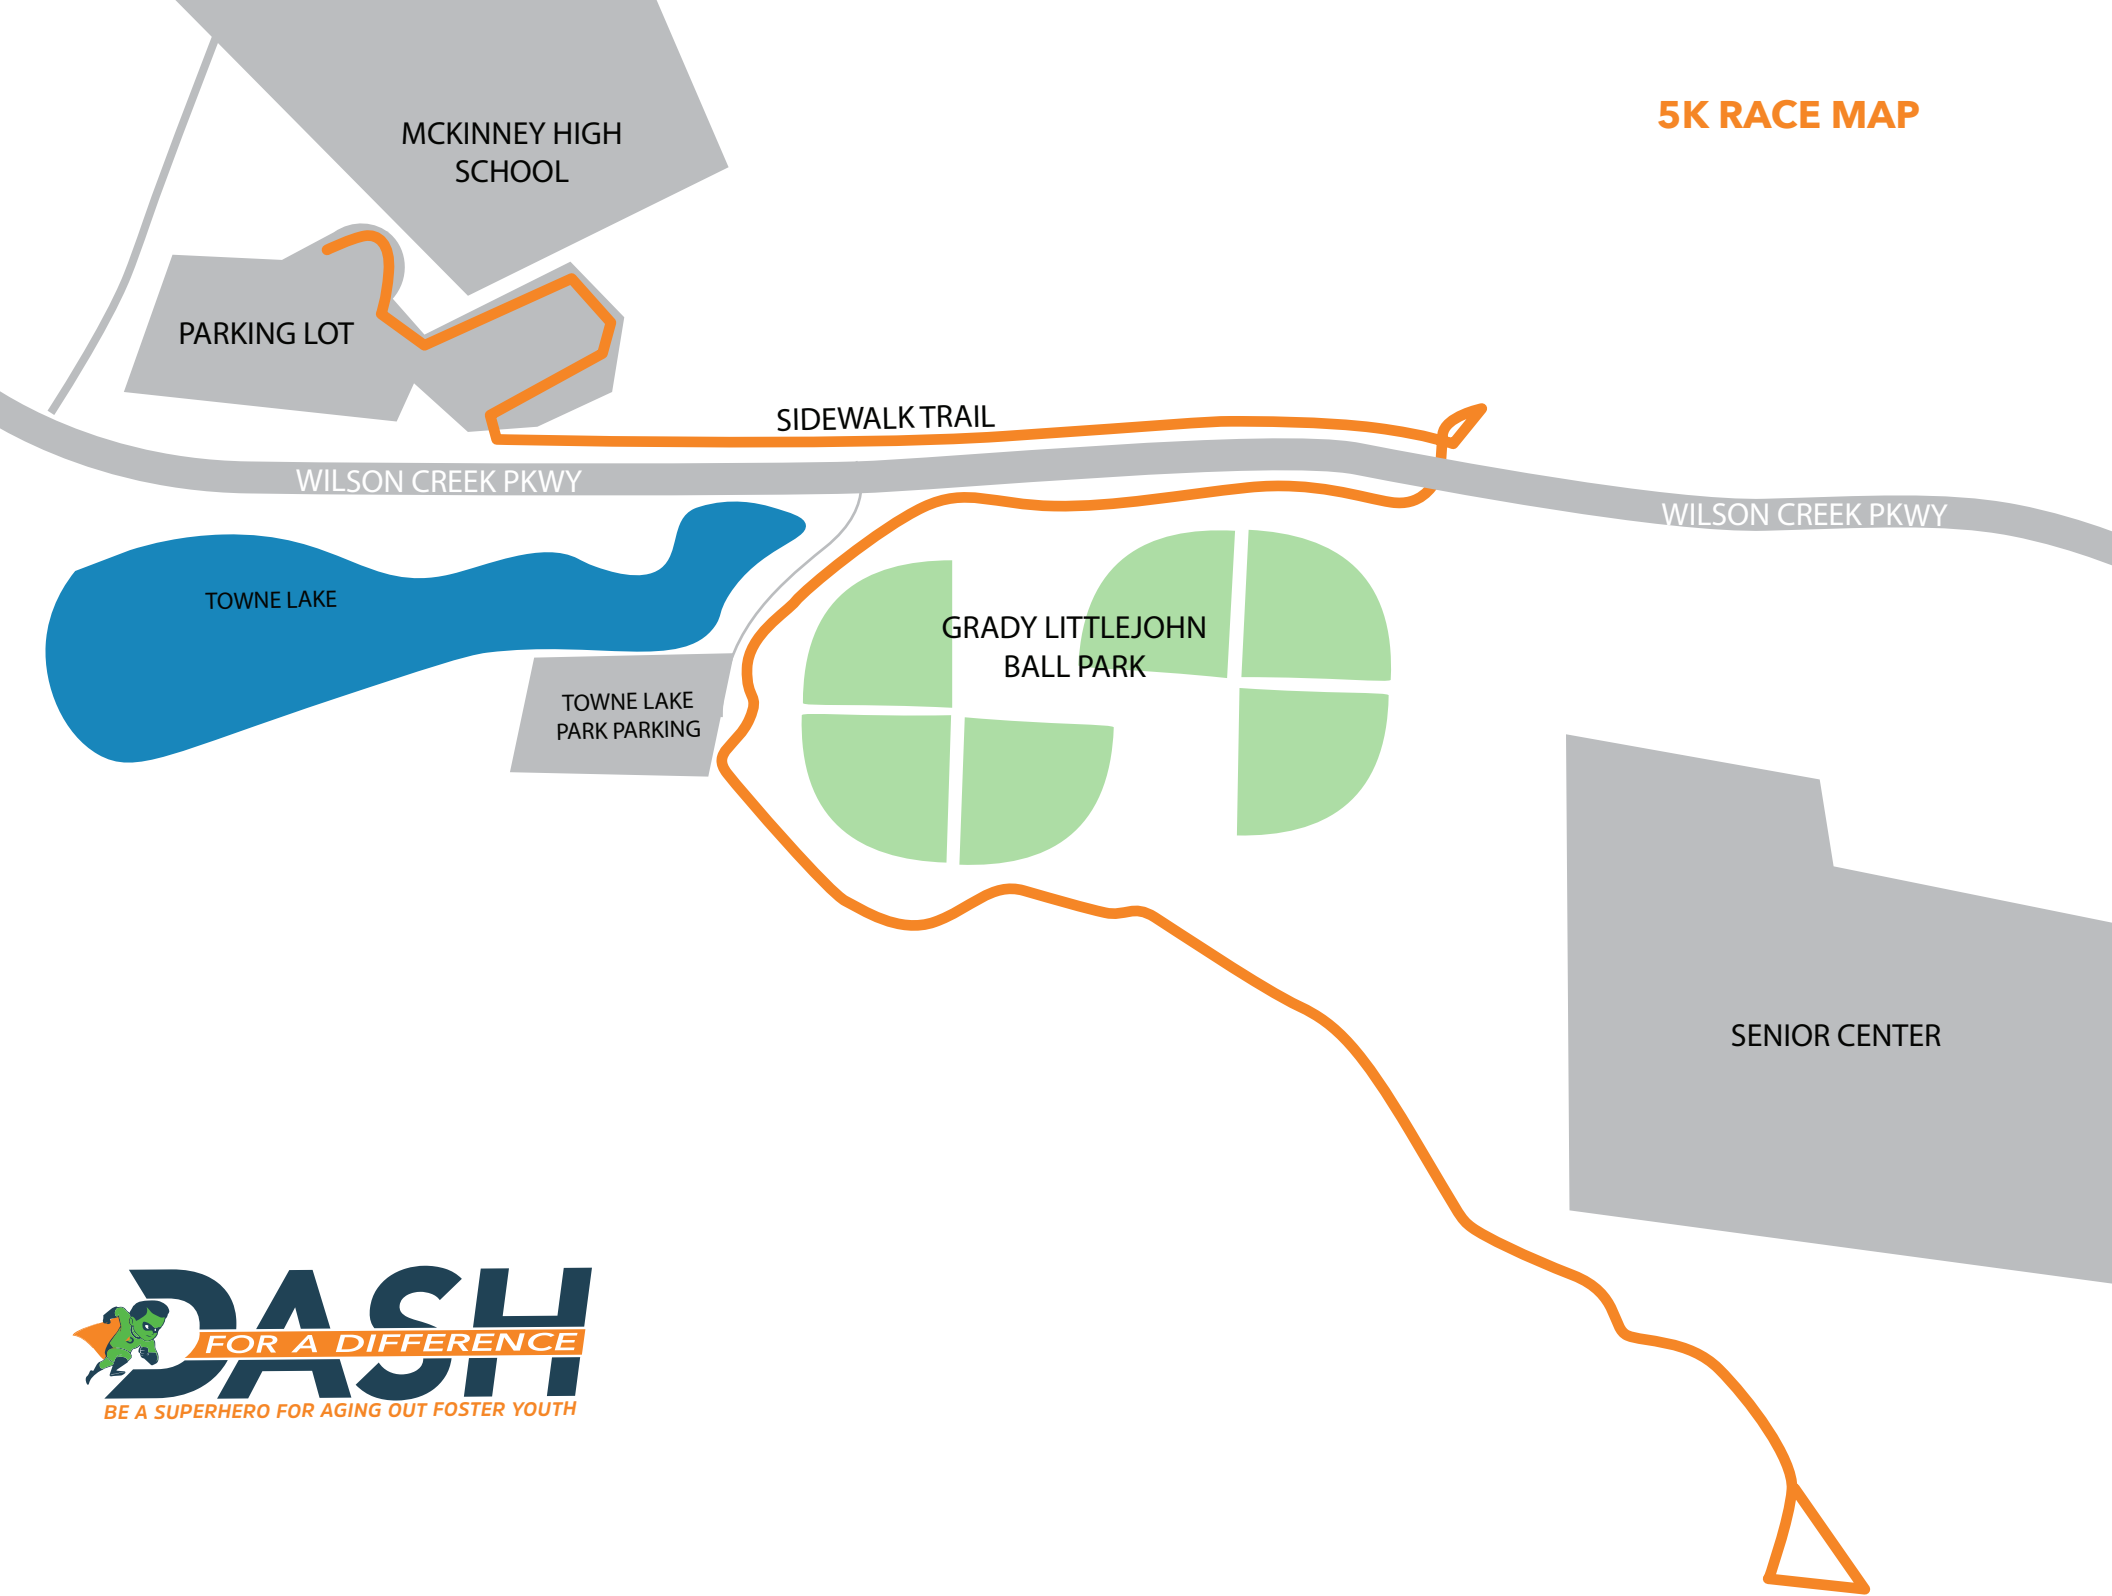

5K RACE MAP

MCKINNEY HIGH SCHOOL

PARKING LOT

SIDEWALK TRAIL

WILSON CREEK PKWY

WILSON CREEK PKWY

TOWNE LAKE

TOWNE LAKE PARK PARKING

GRADY LITTLEJOHN BALL PARK

SENIOR CENTER